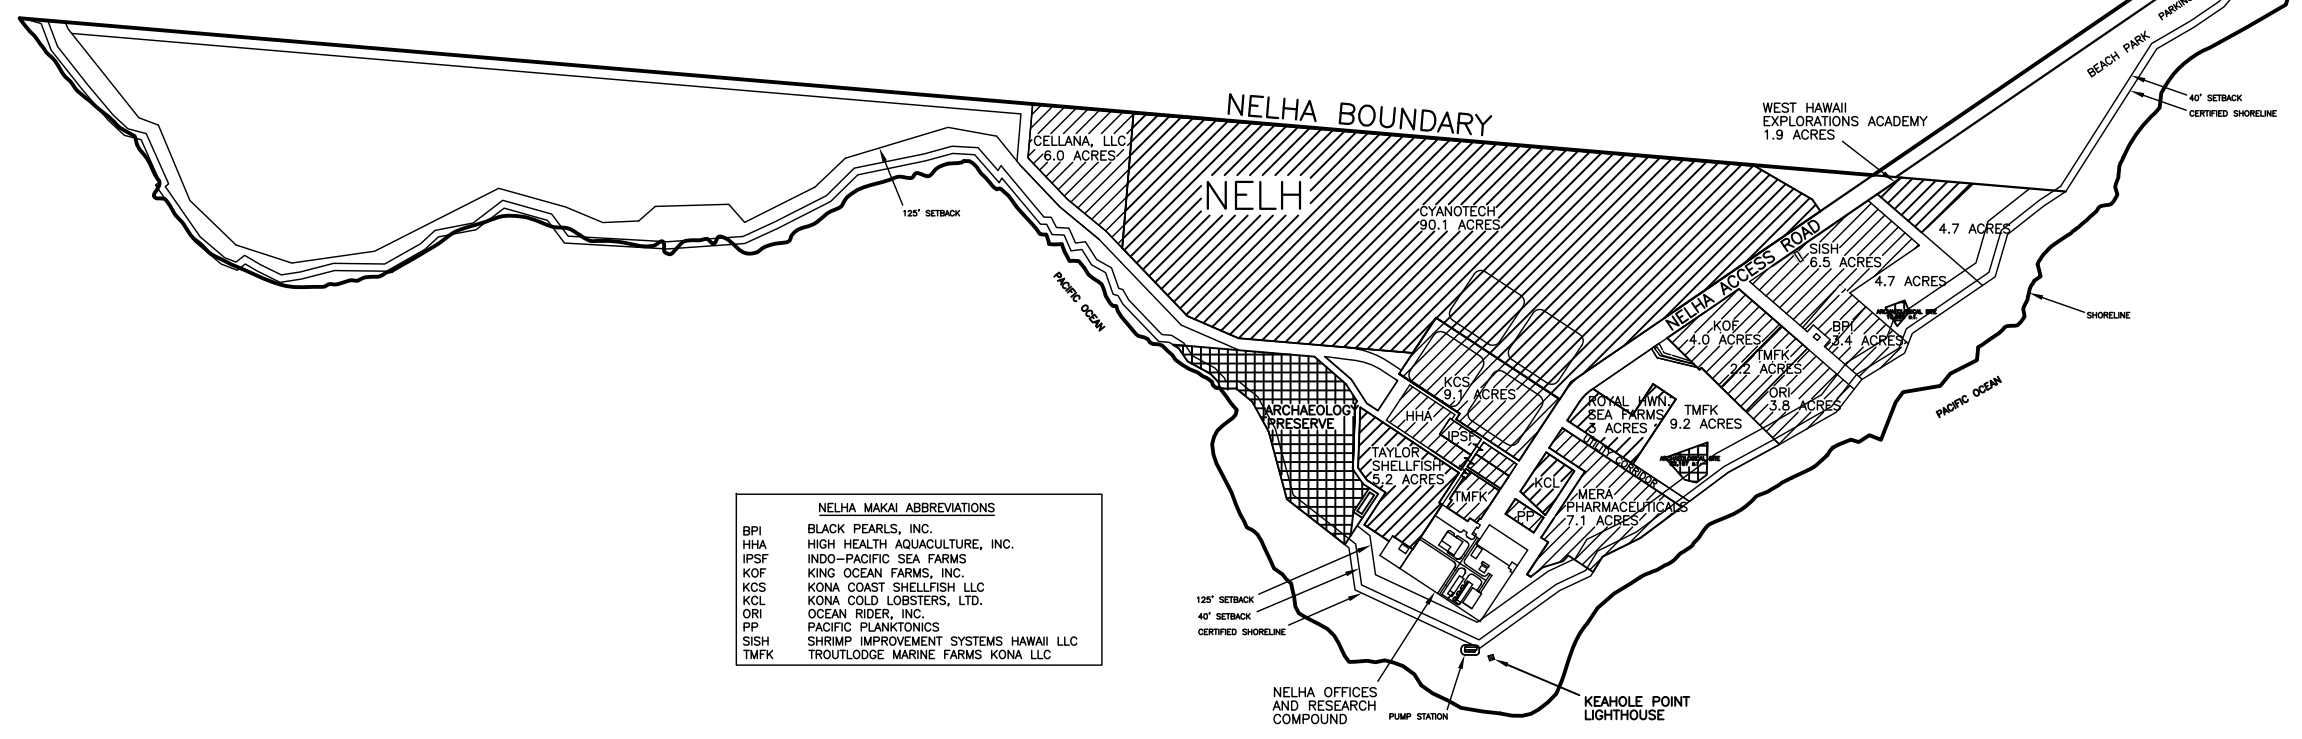

HOST PARK ABBREVIATIONS

DDSW	DESTINY DEEP SEA WATER LLC
GBI	GOODFELLOW BROS., INC.
HDMI	HAWAII DEEP MARINE, INC.
WHEA	WEST HAWAII EXPLORATIONS ACADEMY

NELHA MAKAI ABBREVIATIONS

BPI	BLACK PEARLS, INC.
HHA	HIGH HEALTH AQUACULTURE, INC.
IPSP	INDO-PACIFIC SEA FARMS
KOF	KING OCEAN FARMS, INC.
KCS	KONA COAST SHELLFISH LLC
KCL	KONA COLD LOBSTERS, LTD.
ORI	OCEAN RIDER, INC.
PP	PACIFIC PLANKTONICS
SISH	SHRIMP IMPROVEMENT SYSTEMS HAWAII LLC
TMFK	TROUT LODGE MARINE FARMS KONA LLC

NELHA OFFICES AND RESEARCH COMPOUND
 PUMP STATION
 KEAHOLE POINT LIGHTHOUSE

NELHA
 11/2010

SCALE IN FEET